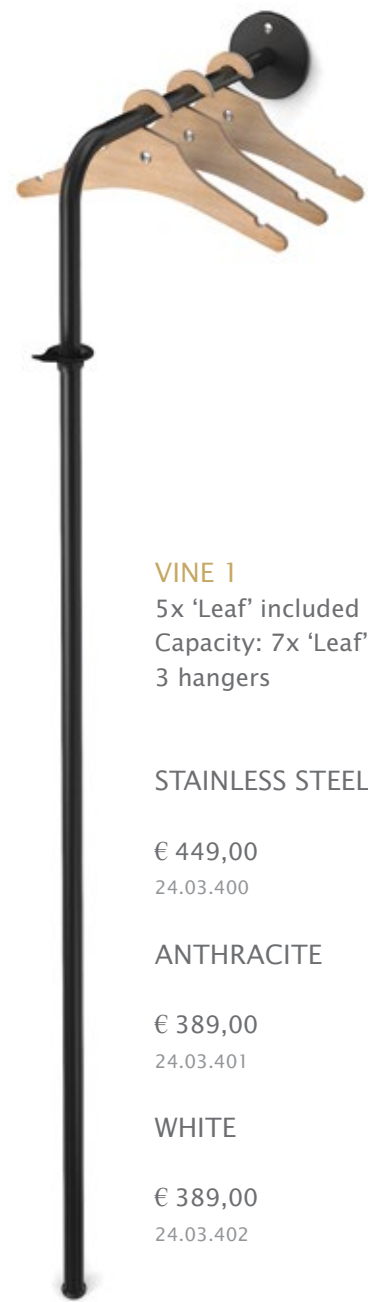

VINE 1
5x 'Leaf' included
Capacity: 7x 'Leaf',
3 hangers

STAINLESS STEEL

€ 449,00
24.03.400

ANTHRACITE

€ 389,00
24.03.401

WHITE

€ 389,00
24.03.402