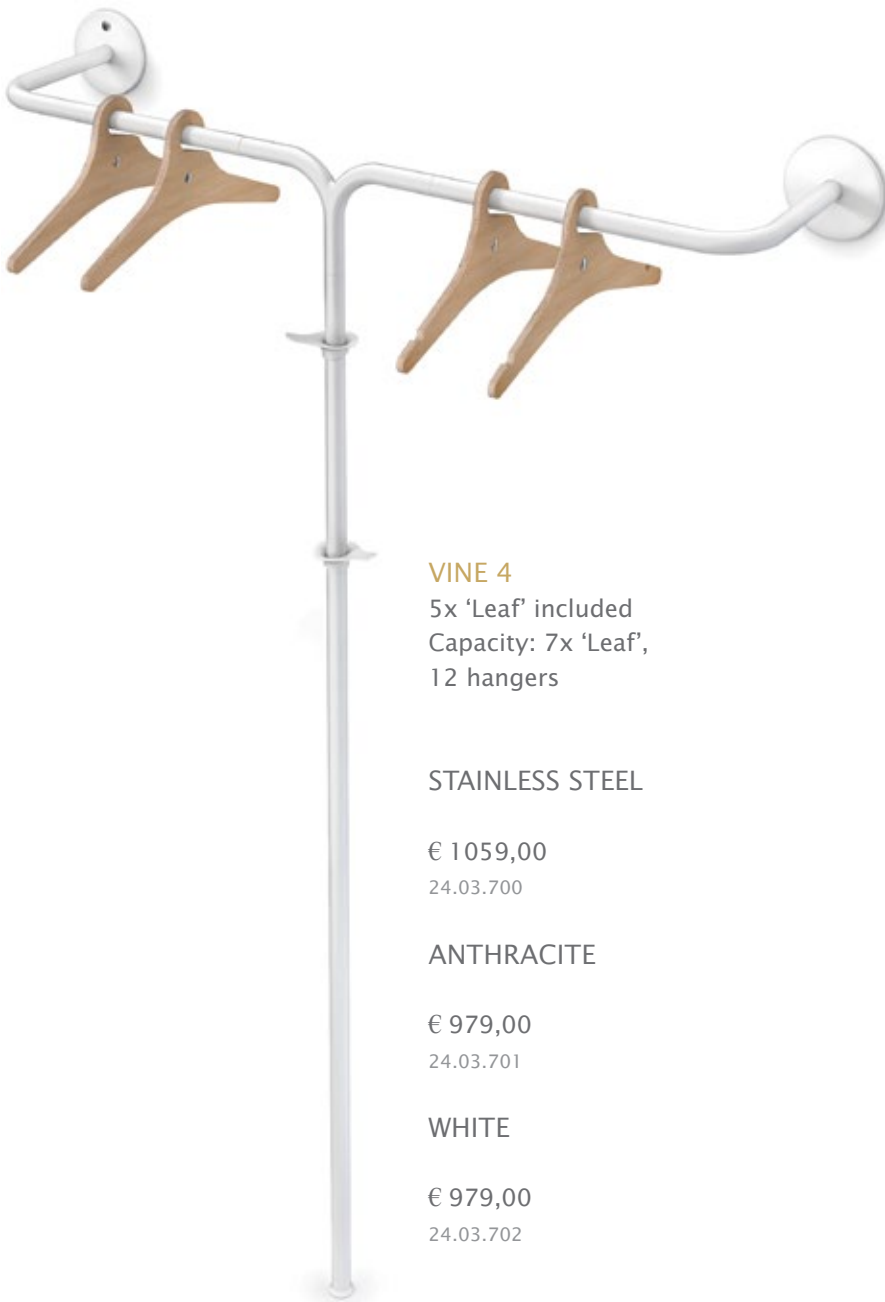

WHITE

€ 179,00  
24.03.102

◦ HYBRIDS ◦

## ◦ HYBRIDS ◦

### VINE 1 & VINE 4

This coat stand follows a natural design to offer plenty of space for coat hangers and leaves.

### WHY TO BUY?

- Ideal for a small hallway
- Easy to fix

Design: Teun Fleskens

**VINE 4**  
5x 'Leaf' included  
Capacity: 7x 'Leaf',  
12 hangers

STAINLESS STEEL

€ 1059,00  
24.03.700

ANTHRACITE

€ 979,00  
24.03.701