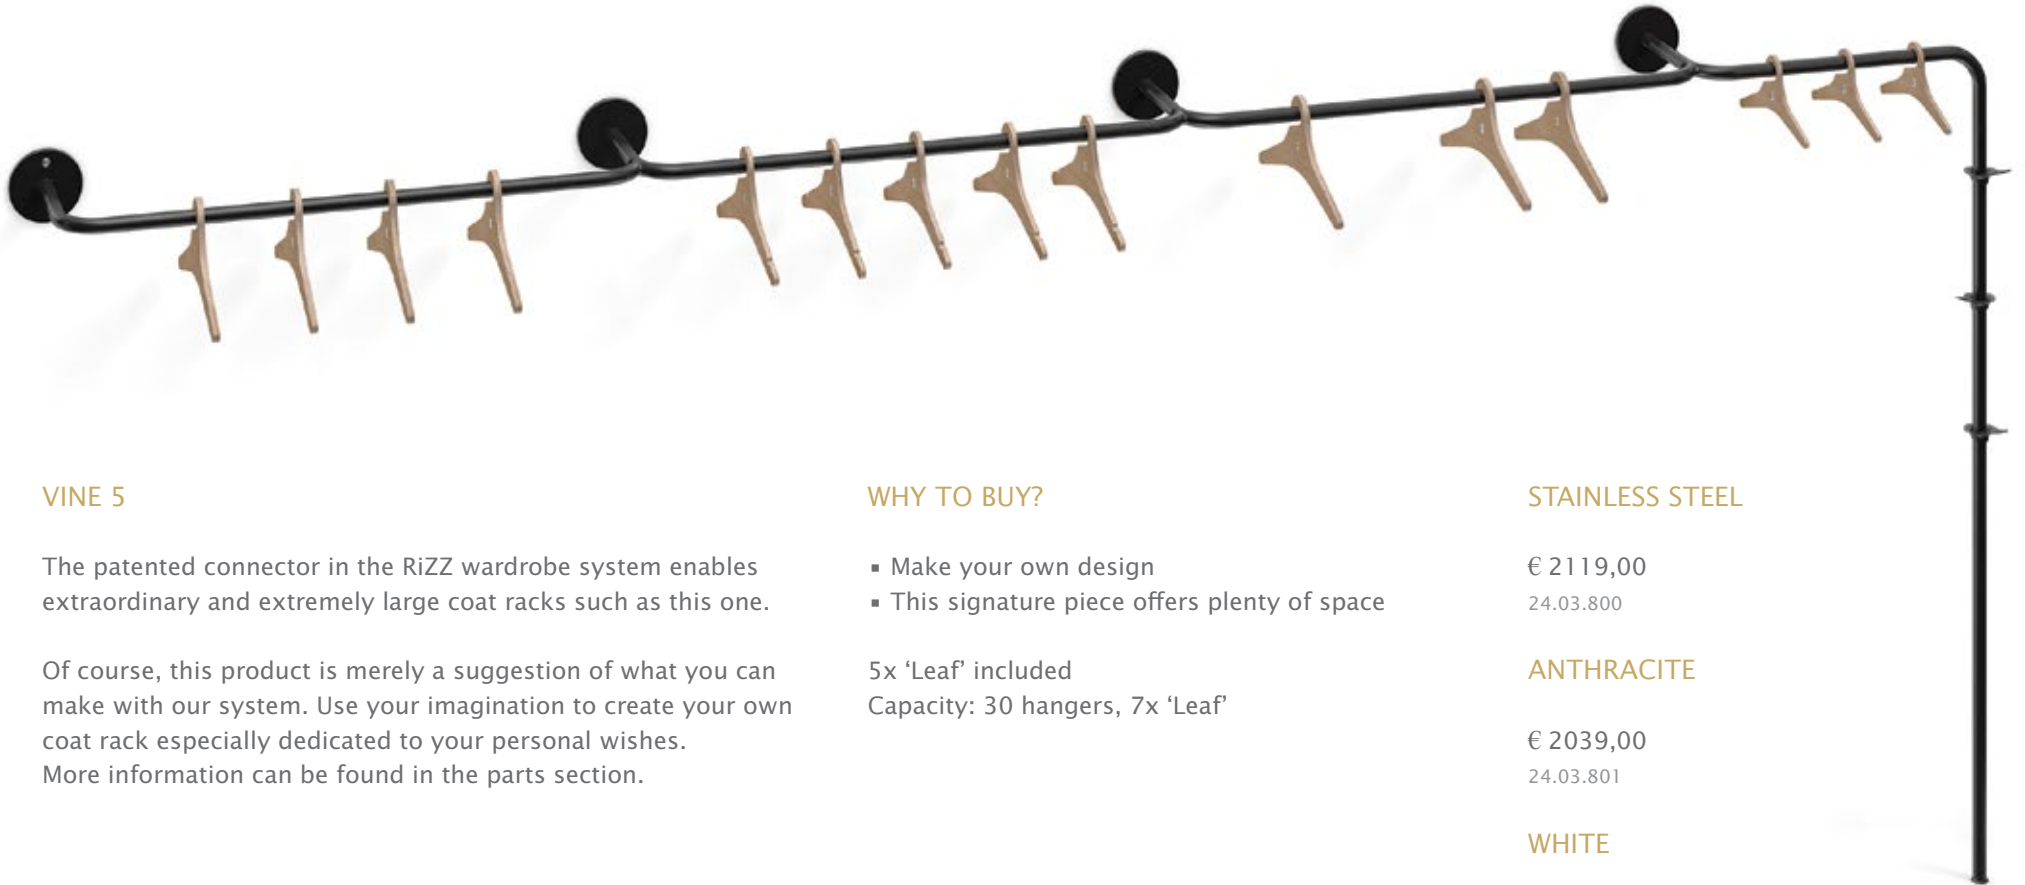

### WHY TO BUY?

- Ideal for a small hallway
- Easy to fix

Design: Teun Fleskens

**VINE 4**  
5x 'Leaf' included  
Capacity: 7x 'Leaf',  
12 hangers

STAINLESS STEEL

€ 1059,00  
24.03.700

ANTHRACITE

€ 979,00  
24.03.701

WHITE

€ 979,00  
24.03.702

**VINE 1**  
5x 'Leaf' included  
Capacity: 7x 'Leaf',  
3 hangers

STAINLESS STEEL

€ 449,00  
24.03.400

ANTHRACITE

€ 389,00  
24.03.401

WHITE

€ 389,00  
24.03.402

◦ VINE ◦

### VINE 5

The patented connector in the RiZZ wardrobe system enables extraordinary and extremely large coat racks such as this one.

Of course, this product is merely a suggestion of what you can make with our system. Use your imagination to create your own coat rack especially dedicated to your personal wishes. More information can be found in the parts section.